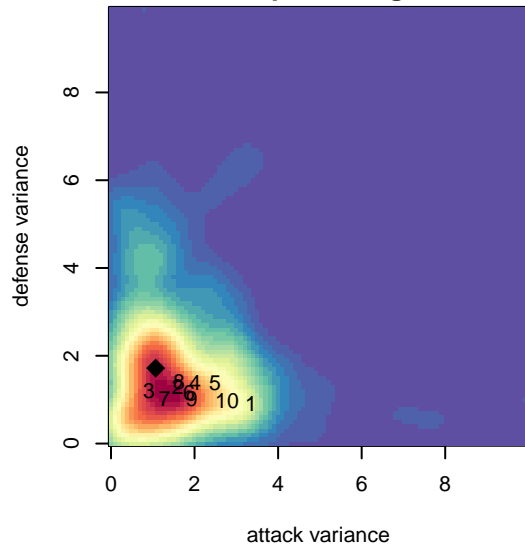

# Crossfire Select Taylor B01

Crossfire Select SC  
 Redmond, WA  
 B01 total strength=1442  
 attack=14.82 defense=5.77  
 fall league = NPSL DIVISION 1 (01) U17

alt names used:  
 Crossfire Select B01 Taylor  
 55 Crossfire Select B01 Taylor  
 CFS B01 – Gold – Taylor

Venues played:  
 2017 Baker Blast U16–17  
 2017 Crossfire Select U18 Gold  
 2017 NPSL DIVISION 1 (01) U17  
 2017 Founders Cup B01 Div A

**Crossfire Select Taylor B01**  
 Dots are actual minus expected GF (blue circles) and GA (red triangles).  
 Blue line is smoothed change in attack strength. Red is smoothed change in defense strength.

**attack and defense variance (black dot)  
relative to other teams  
and top 10 in region**

**attack and defense rating  
relative to others at age  
and all opponents in last 13 months**

**Performance relative to 13 month average**