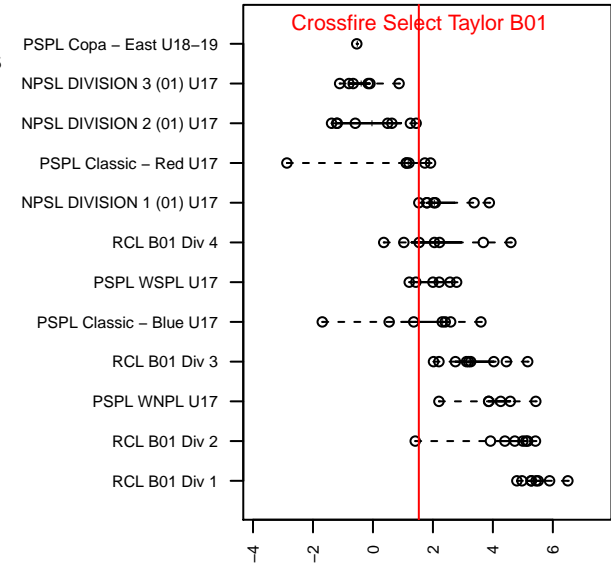

# Crossfire Select Taylor B01

Crossfire Select SC  
 Redmond, WA  
 B01 total strength=1442  
 attack=14.82 defense=5.77  
 fall league = NPSL DIVISION 1 (01) U17

alt names used:  
 Crossfire Select B01 Taylor  
 55 Crossfire Select B01 Taylor  
 CFS B01 – Gold – Taylor

Venues played:  
 2017 Baker Blast U16–17  
 2017 Crossfire Select U18 Gold  
 2017 NPSL DIVISION 1 (01) U17  
 2017 Founders Cup B01 Div A

**Crossfire Select Taylor B01**  
 Dots are actual minus expected GF (blue circles) and GA (red triangles).  
 Blue line is smoothed change in attack strength. Red is smoothed change in defense strength.

**attack and defense variance (black dot)  
relative to other teams  
and top 10 in region**

**attack and defense rating  
relative to others at age  
and all opponents in last 13 months**

**Performance relative to 13 month average**